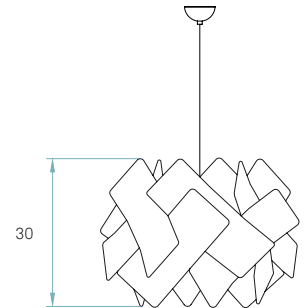

References

Certificates

Wood shade colors

-  20 Ivory White
-  21 Natural Cherry
-  22 Natural Beech
-  24 Yellow
-  25 Orange
-  26 Red
-  28 Blue
-  29 Grey
-  30 Turquoise
-  31 Chocolate

Components

Metal canopy
Brushed Nickel
ø 10 cm

Electrical cable
Transparent
2 m drop

Recommended bulbs (Not Included)

E27

CFL Globe
1 x 23 W max.

or

LED Globe DIM
1 x 14 W max.

Energy class

A⁺⁺, A⁺, A, B