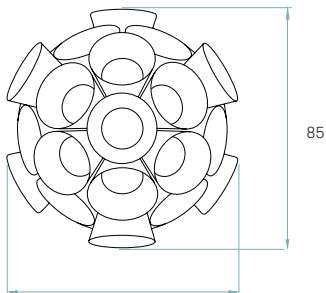

LED Dandelion

by Burkhard Dämmer

85

References

DDLN S LED DIM0-10V

DDLN S LED DIMBT

Certificates

Class I

120V - 277V

Wood shade colors

- 20 Ivory White
- 21 Natural Cherry
- 22 Natural Beech
- 24 Yellow
- 25 Orange
- 26 Red
- 28 Blue
- 29 Grey
- 30 Turquoise
- 31 Chocolate

Components

Metal canopy
Brushed Nickel
ø 28 cm

Electrical cable
Transparent 2 m drop

Steel cable
3 x 2 m drop

Diffuser
Matt satin acrylic

Required
Shade mount required
Difficulty: ****

LED
 COB
31 x 4 W 135 mA

Energy class

A+
LED integrated
Not replaceable

Driver
MEANWELL
2 units - Ref. NPF 60D-30
+
Bluetooth Control - CASAMBI
1 unit - Ref. CBU - ASD
Driver housed in canopy.

Details

Input Voltage	Luminous Flux *	CRI	Watt.	CCT	Lifetime (L70)
120V-277V	3362 lm	90	120 W	3000 °K	40000h

* Measurements taken using white shades, Veneer Ref: 20 Ivory White