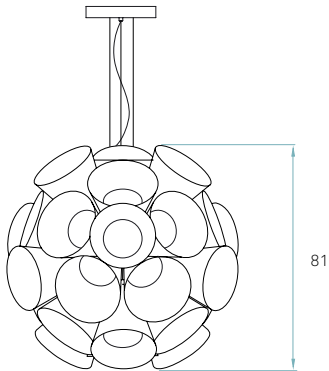

LED Dandelion

by Burkhard Dämmer

85

References

DDLN S LED DIM0-10V

DDLN S LED DIMBT

Certificates

Class I

120V - 277V

Wood shade colors

- 20 Ivory White
- 21 Natural Cherry
- 22 Natural Beech
- 24 Yellow
- 25 Orange
- 26 Red
- 28 Blue
- 29 Grey
- 30 Turquoise
- 31 Chocolate

Components

Metal canopy
Brushed Nickel
ø 28 cm

Electrical cable
Transparent 2 m drop

Steel cable
3 x 2 m drop

Diffuser
Matt satin acrylic

Required
Shade mount required
Difficulty: ****

LED
 COB
31 x 4 W 135 mA

Energy class

A+
LED integrated
Not replaceable

Driver
MEANWELL
2 units - Ref. NPF 60D-30
+
Bluetooth Control - CASAMBI
1 unit - Ref. CBU - ASD
Driver housed in canopy.

Details

Input Voltage	Luminous Flux *	CRI	Watt.	CCT	Lifetime (L70)
120V-277V	3362 lm	90	120 W	3000 °K	40000h

* Measurements taken using white shades, Veneer Ref: 20 Ivory White