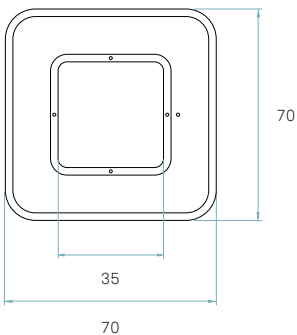

Cuad / MEDIUM SUSPENSION

by Burkhard Dämmer

References

- CUAD SM
- CUAD SM DIM
- CUAD SM DIMRC

Certificates

- Class I
- 230V

Wood shade colors

- 20 Ivory White
- 21 Natural Cherry
- 22 Natural Beech
- 24 Yellow
- 25 Orange
- 26 Red
- 28 Blue
- 29 Grey
- 30 Turquoise
- 31 Chocolate

Components

Top diffuser

Black or White

The standard top diffuser is white. Black is also available if you want no upward light diffusion.

Bottom diffuser

Matt satin acrylic

Metal canopy

Brushed Nickel
ø 10 cm

Electrical cable

Transparent 2 m drop

Steel cable

4 x 2 m drop

T5

Linear Fluorescent
4 x 24 W

(included)

Energy class

A++, A+, A, B
Tube included A

Ballast

NON DIMMABLE - TRIDONIC
1 unit - Ref. 22185212

DIM - TRIDONIC
2 units - Ref. 22185104

DIMRC - BAG
2 units - Ref. 10097296

+ Remote Control - DANLERS

Details

Input Voltage	Luminous Flux *	CRI	Watt.	Total Watt.	CCT	Lifetime (L70)
230V	4253 lm	85	4 x 24 W	96 W	3000 °K	30000h

* Measurements taken using white shades, Veneer Ref: 20 Ivory White