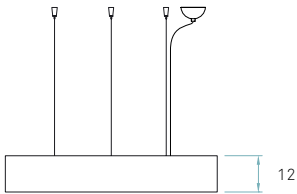

Cuad / MEDIUM SUSPENSION

by Burkhard Dämmer

References

-  CUAD SM
-  CUAD SM DIM
-  CUAD SM DIMRC

Certificates

-  Class I
- 230V

Wood shade colors

-  20 Ivory White
-  21 Natural Cherry
-  22 Natural Beech
-  24 Yellow
-  25 Orange
-  26 Red
-  28 Blue
-  29 Grey
-  30 Turquoise
-  31 Chocolate

Components

Top diffuser

Black or White

The standard top diffuser is white. Black is also available if you want no upward light diffusion.

Bottom diffuser

Matt satin acrylic

Metal canopy

Brushed Nickel
ø 10 cm

Electrical cable

Transparent 2 m drop

Steel cable

4 x 2 m drop

T5

Linear Fluorescent
4 x 24 W

(included)

Energy class

* Measurements taken using white shades, Veneer Ref: 20 Ivory White