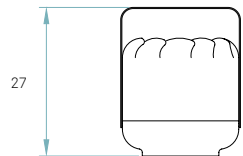

SMALL SHORT TABLE / **Chou**  
by Yonoh Studio

References

-  **CHOU MPB**
-  **CHOU MPB DIM**

Certificates

- 
- Class II 
- 230V**

Wood shade colors

-  20 Ivory White
-  21 Natural Cherry
-  22 Natural Beech
-  24 Yellow
-  25 Orange
-  26 Red
-  28 Blue
-  29 Grey
-  30 Turquoise
-  31 Chocolate

Components

**Base**  
Black laquered  
spun metal

**Cord and plug with on/off  
or dimming switch**  
Black 130 cm

Recommended bulbs (Not Included)

**E27**

**CFL Mini Globe**  
1 x 11 W max.

or

**CFL Spherical DIM**  
1 x 11 W max.