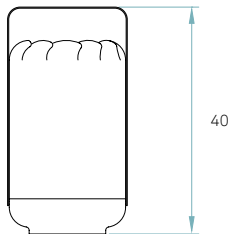

**Cord and plug with on/off
or dimming switch**
Black 130 cm

Recommended bulbs (Not Included)

E27

CFL Mini Globe
1 x 11 W max.

or

CFL Spherical DIM
1 x 11 W max.

or

LED Spherical DIM
1 x 11 W max.