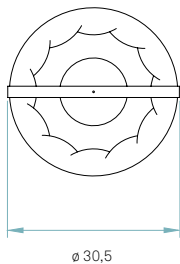

## Components

**Base**  
Black lacquered  
spun metal

**Cord and plug with on/off  
or dimming switch**  
Black 145 cm