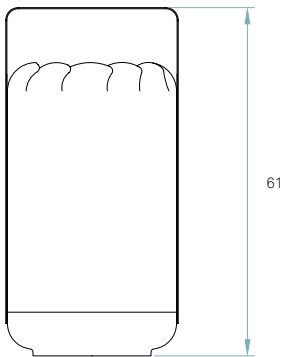

## Components

**Base**  
Black lacquered  
spun metal

**Cord and plug with on/off  
or dimming switch**  
Black 145 cm