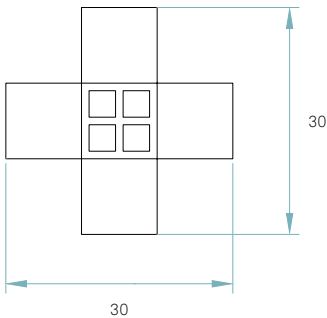

## Components

**Diffuser**

Matt satin acrylic

**Base**

Brushed nickel

**Cord and plug with on/off  
or dimming switch**  
Transparent 125 cm