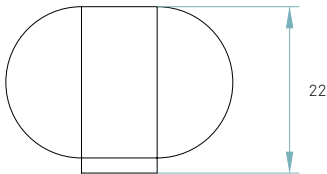

## Components

**Diffuser**

Matt satin acrylic

**Base**

Brushed nickel

**Cord and plug with on/off  
or dimming switch**  
Transparent 125 cm