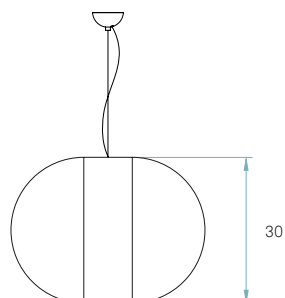

-  20 Ivory White
-  21 Natural Cherry
-  22 Natural Beech
-  24 Yellow
-  25 Orange
-  26 Red
-  28 Blue
-  29 Grey
-  30 Turquoise
-  31 Chocolate

Components

Diffuser
Matt satin acrylic

Metal canopy
Brushed Nickel
ø 10 cm

Electrical cable
Transparent
2 m drop

Steel cable
2 m drop

Recommended bulbs (Not Included)

E27

CFL Double Tube
1 x 20 W max.

or

CFL Double tube DIM
1 x 18 W max.

or