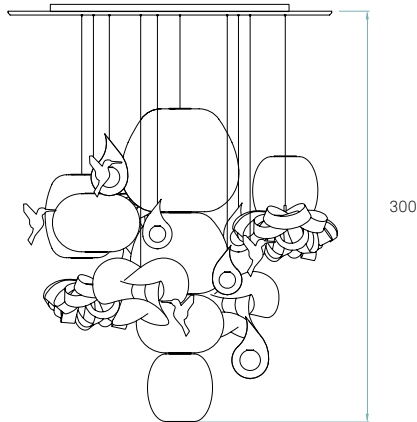

Candelabro

by Mariví Calvo

References

CLBO 15 DIM WB

CLBO 15 DIM GB

WB - White birds

GB - Gold birds

Note:

Drop lengths proposed here are for a 330-400 cm ceiling. Other lengths may be requested.

Certificates

Class I

230V

Wood shade colors

- 20 Ivory White
- 22 Natural Beech

Note:
Due to the complexity of the fixture we have chosen colours that give the best Light transmission and overall effect.

Components

**Canopy**

Upholstered off white leather
ø 245 cm

**Required**

Shade mount required
Difficulty: *****

**Ceramic birds**

Glaze: white or gold

Light circuits