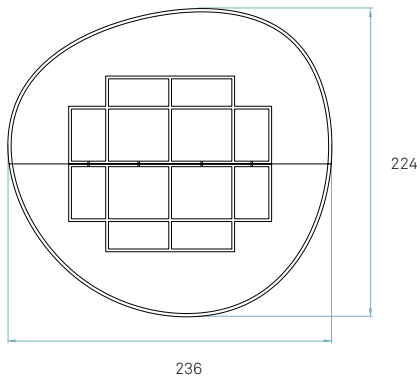

Candelabro

by Mariví Calvo

References

CLBO 15 DIM WB

CLBO 15 DIM GB

WB - White birds

GB - Gold birds

Note:

Drop lengths proposed here are for a 330-400 cm ceiling. Other lengths may be requested.

Certificates

Class I

230V

Wood shade colors

- 20 Ivory White
- 22 Natural Beech

Note:
Due to the complexity of the fixture we have chosen colours that give the best Light transmission and overall effect.

Components

**Canopy**

Upholstered off white leather
ø 245 cm

**Required**

Shade mount required
Difficulty: *****

**Ceramic birds**

Glaze: white or gold

Light circuits