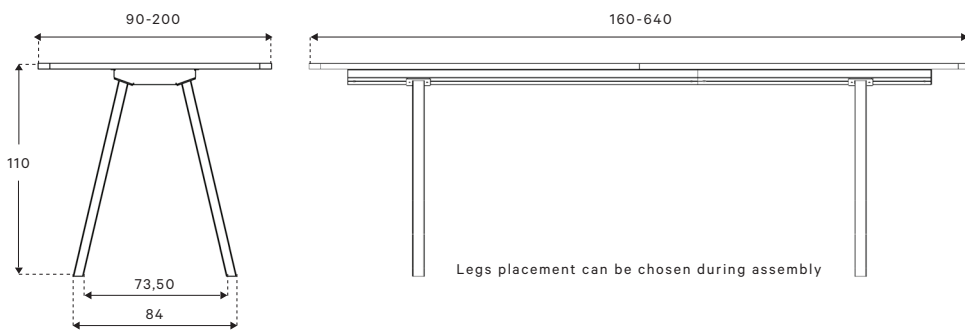

Bespoke option

Customize the table top

MDF + HPL, veneer or desktop
Plywood + HPL, veneer or Desktop

Measurements

Big 74

Max. 6 meters on 4 Legs

Weight and package size depends on the table size.

Big 95

Max. 6 meters on 4 Legs

Weight and package size depends on the table size.

Big 110

Max. 6 meters on 4 Legs

Weight and package size depends on the table size.

Modular

Up to 6 meter on 4 legs Many finishing options