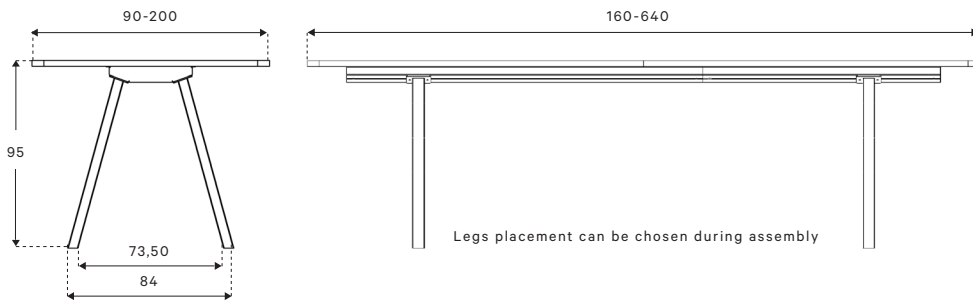

Bespoke option

Customize the table top

MDF + HPL, veneer or desktop
Plywood + HPL, veneer or Desktop

Measurements

Big 74

Max. 6 meters on 4 Legs

Weight and package size depends on the table size.

Big 95

Max. 6 meters on 4 Legs

Weight and package size depends on the table size.

Big 110

Max. 6 meters on 4 Legs

Weight and package size depends on the table size.

Modular

Up to 6 meter on 4 legs Many finishing options