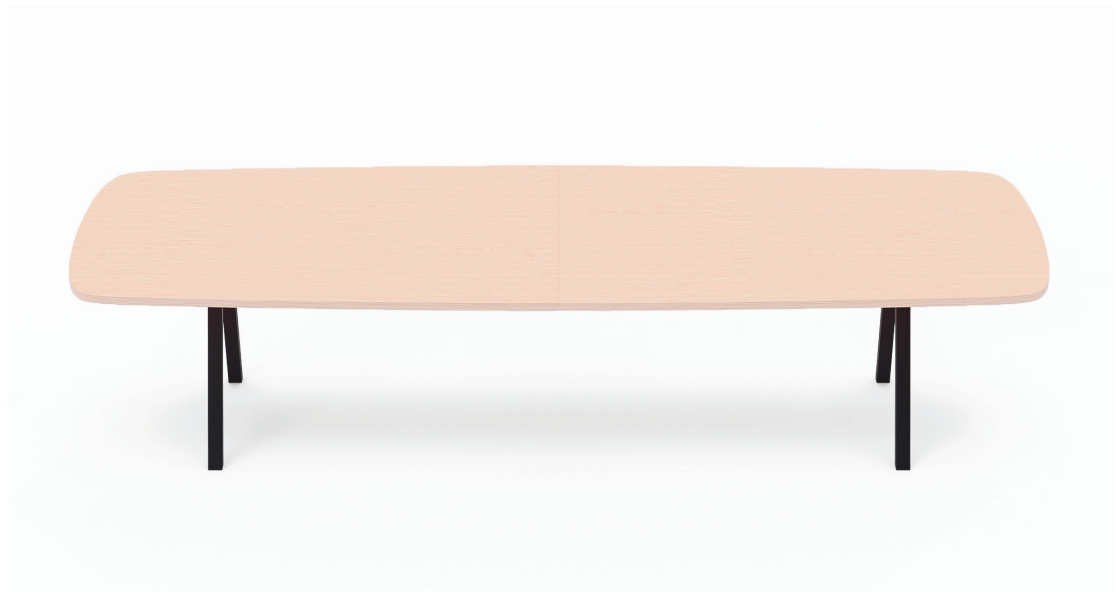

Specifications

Standard frame colour
Powder coated steel, Black

Table top
Various possibilities

Ingredients

MDF, plywood, oak, ash or bamboo

Powder coated extruded aluminium

Powder coated steel legs

Blanc steel Hexagon Socket Screw

Blanc steel nut

PA glider

Modular

The Big is a modular table system. Not only the length and width are adjustable but also the material and the finishing of the tabletop are completely customizable.

The possibility of the integration of power outlets and USB/AV connection points with the frame functioning as a cable duct makes the Big ideal for offices, meeting rooms and public spaces.

It is possible to choose a table top out of one piece.

Bespoke option

Customize the table top

MDF + HPL, veneer or desktop
Plywood + HPL, veneer or Desktop