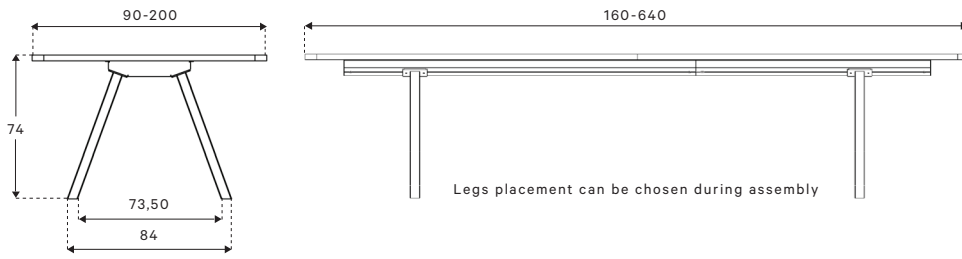

Bespoke option

Customize the table top

MDF + HPL, veneer or desktop
Plywood + HPL, veneer or Desktop

Measurements

Big 74

Max. 6 meters on 4 Legs

Weight and package size depends on the table size.

Big 95

Max. 6 meters on 4 Legs

Weight and package size depends on the table size.

Big 110

Max. 6 meters on 4 Legs

Weight and package size depends on the table size.

Modular

Up to 6 meter on 4 legs Many finishing options