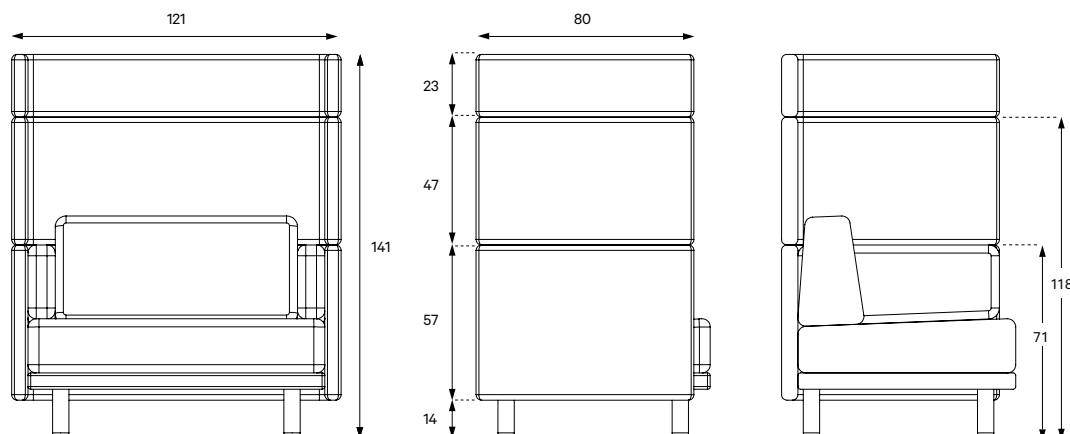

Its side and backrests are horizontally stackable, which means they can be attached in three different heights and therefore enable the application to be an open community seat as well as an enclosed room-in-room space.

Bespoke option

Customize the colour of the legs

When ordering a minimum of 5 Arnhem Loveseats of the same design, the colour of the legs can be customized.

Measurements

Seat depth – 55 cm

Weight Loveseat 71 – 37,4 kg

Size – 121 x 80 x 71; 0,69 m³

Weight Loveseat 94 – 45,44 kg

Size – 121 x 80 x 94; 0,91 m³

Weight Loveseat 118 – 54,7 kg

Size – 121 x 80 x 118; 1,14 m³

Weight Loveseat 141 – 62,8 kg

Size – 121 x 80 x 141; 1,36 m³