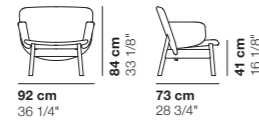

Avorio
Ivory
Ivoire
Elfenbein

Prugna
Plum
Prune
Pflaume

Nero pece
Pitch black
Poix noir
Pech Schwarz

cod. 8880 / wood_low armchair

cod. 8881 / wood_low armchair with arms

cod. 8882 / wood_low sofa

cod. 8870 / steel_low armchair