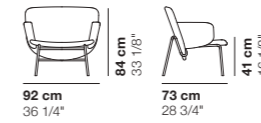

cod. 8871 / steel_low armchair with arms