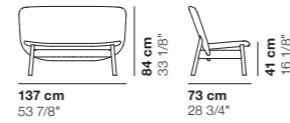

Avorio
Ivory
Ivoire
Elfenbein

Prugna
Plum
Prune
Pflaume

Nero pece
Pitch black
Poix noir
Pech Schwarz

cod. 8880 / wood_low armchair

cod. 8881 / wood_low armchair with arms

cod. 8882 / wood_low sofa

cod. 8870 / steel_low armchair