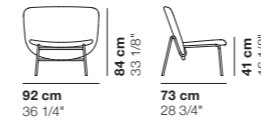

Avorio
Ivory
Ivoire
Elfenbein

Prugna
Plum
Prune
Pflaume

Nero pece
Pitch black
Poix noir
Pech Schwarz

cod. 8880 / wood_low armchair

cod. 8881 / wood_low armchair with arms

cod. 8882 / wood_low sofa

cod. 8870 / steel_low armchair