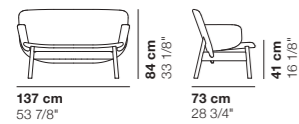

cod. 8883 / wood_low sofa with arms