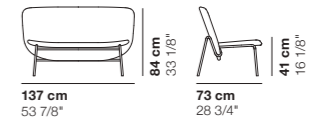

cod. 8872 / steel_low sofa