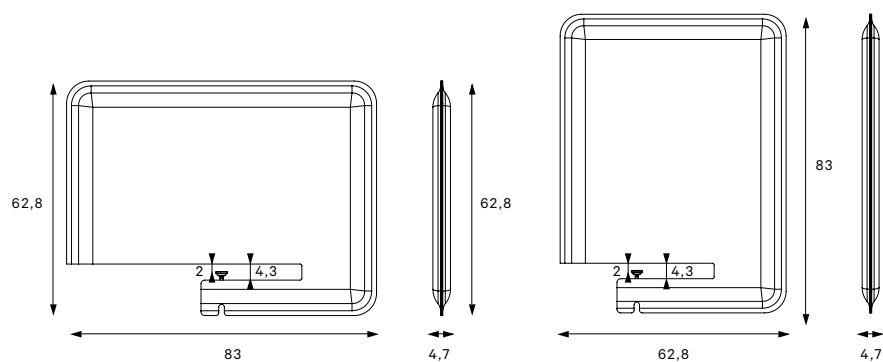

Sound absorption

Very good sound absorption at the source, good absorption in the low frequency range such as vocal sounds.

AK 93 Horizontal

AK 93 Vertical

Measurements

Weight – 4 kg

Carton box – 84,5 x 7 x 64,5 cm; 0,04 m³