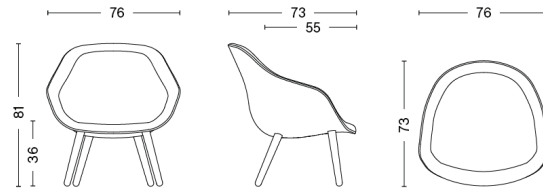

HAY

DIMENSIONS

- / WIDTH 76 cm / 29.92"
- / DEPTH 73 cm / 28.74"
- / HEIGHT 81 cm / 31.89"
- / SEAT HEIGHT 36 cm / 14.17"
- / SEAT DEPTH 55 cm / 21.65"

OPTIONS

- / CMHR foam (fire retardant).
- / Seat cushion. Removable seat cushion in moulded polyurethane foam. Mounted with Velcro upon request.