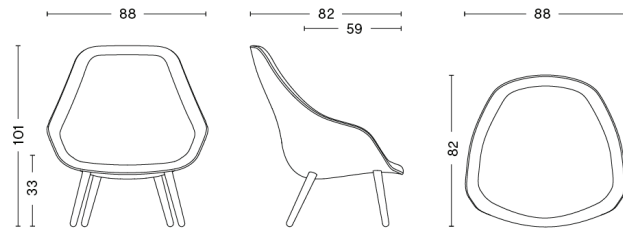

CONSTRUCTION

SHELL / Moulded foam with an inside steel construction.

BASE / 4 solid wood legs with steel reinforcement brackets.

HAY

DIMENSIONS

- / WIDTH 88 cm / 34.65"
- / DEPTH 82 cm / 32.28"
- / HEIGHT 101 cm / 39.76"
- / SEAT HEIGHT 33 cm / 12.99"
- / SEAT DEPTH 59 cm / 23.23"