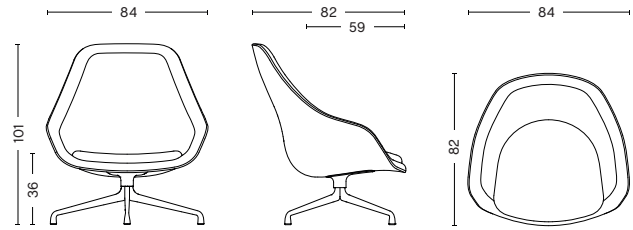

BASE / 4 single legs connected around a cast conical center, reinforced with metal brackets for additional strength. With swivel function made from durable POM (Polyoxymethylene).

HAY

DIMENSIONS

- / WIDTH 84 cm / 33.07"
- / DEPTH 82 cm / 32.28"
- / HEIGHT 101 cm / 39.76"
- / SEAT HEIGHT 36 cm / 14.17"
- / SEAT DEPTH 59 cm / 23.23"